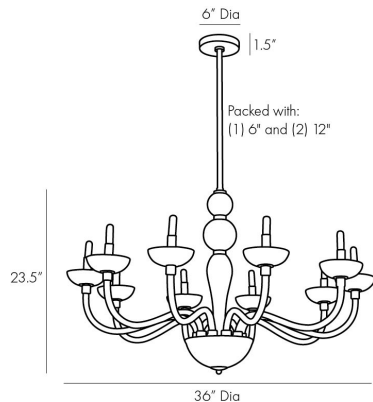

## GUSTAVO CHANDELIER

89479

H: 25 IN, Dia: 36.00 IN

Smoke Glass, Antique Brass

Contract Suitable As Is

The Gustavo grandly reimagines the traditional brass chandelier shape in a new material—glass. A sleek antique brass pipe presents an all-glass construction, hand-blown by glassmakers who captured the artistry of vintage Italian Murano glass. A smokey hue finish gives it a moody quality that is further enhanced by its 10-light setup. This balance between classic style and modern design allows the Gustavo chandelier to func-

### DIMENSIONS

Chandelier	H: 23.5 IN, Dia: 36.00 IN
Minimum Hanging Height	25 IN
Maximum Hanging Height	55 IN
Canopy	H: 1 IN, Dia: 6.00 IN